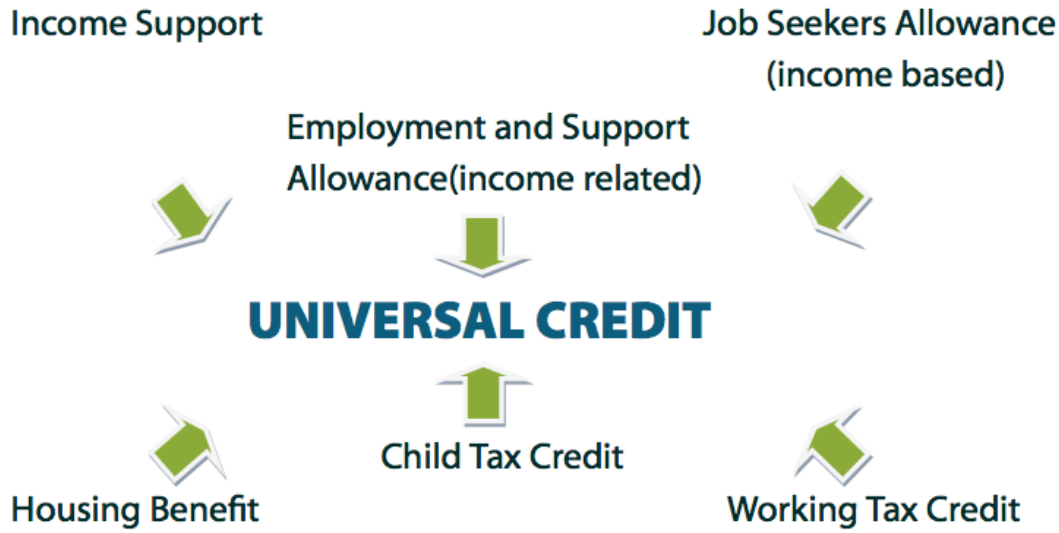

Universal Credit Digital(Full) Service Rollout by Job Centre Area

'at a glance guide to'

www.socialwelfaretraining.co.uk

phase 4, 5 and 6 rollout-

At present, in most areas, only simple, single job seeking claims are accepted for Universal Credit.

This guide gives the dates when the government says all types of new claims will be taken(that would have previously been for the six legacy benefits Job Seekers Allowance (IB), Employment and Support Allowance(IR), Income Support, Housing Benefit and both Tax Credits).

Note- the rollout is by Job Centre Plus area not Local Authority area

source- Hansard : Damian Green (The Secretary of State for Work and Pensions)

Universal Credit: Written statement - HCWS255 16 11 2016 and Transition Rollout Schedule – Nov 2017 -December 2018

www.socialwelfaretraining.co.uk

Social Welfare Training Limited© Nov 2016

Last update- 23/11/2017 Disclaimer— This guide is meant as a memory aid and is not a detailed statement of changes in Social Security rules. Social Welfare Training Limited has tried to ensure that the information in this guide is accurate. However, we will not accept liability for any loss, damage or inconvenience arising as a consequence of any use of information. Please ensure that you get advice from your local advice agency/ other source of Social Security Legal Advice.